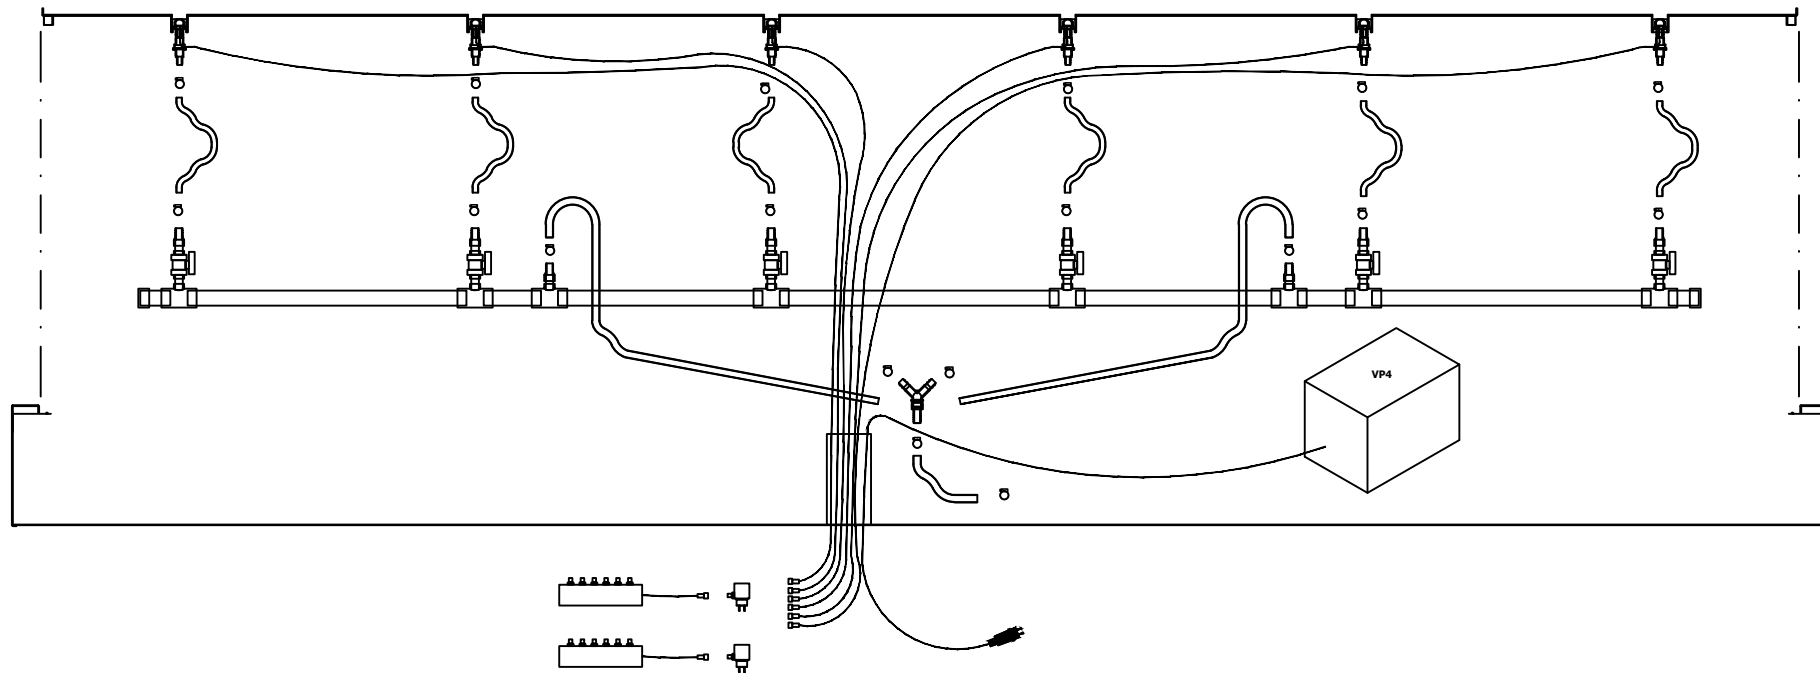

Number	Description	Code
1	Water table 800x800x400	CB13/AB13
1	Water table 1000x1000x400	CB12/AB12
1	Water table 1200x1200x400	CB11/AB11
1	Pump 1500	VP1
1	Spout with cable	Q1
1	Plug	Q1
1	Hose connector	Q1
4	Hose clamps	-
2	Hose	-
1	Ball Valve	-

or { =1 item

Number	Description	Code
1	Water table 6000x1000x400	CB6/AB6
6	Spout with cable	Q1
6	Led lamp	Q1
1	Plug	Q1
2	6-way distributor	-
1	Pump 11000	VP4
18	Hose clamps	-
1	Y-pieces	-
9	Hose	-
9	PVC pipe 50	-
14	PVC pipe 25	-
8	PVC T-Piece 50x25x50	-
6	PVC Ball valve 25	-
8	PVC Hose connector 25x28x25	-
2	PVC End pipe 50	-

=1 item

Number	Description	Code
1	Water table 4000x1000x400	CB5/AB5
4	Spout with cable	Q1
4	Led lamp	Q1
1	Plug	Q1
1	6-way distributor	-
1	Pump 5000	VP3
14	Hose clamps	-
1	Y-pieces	-
7	Hose	-
7	PVC pipe 50	-
10	PVC pipe 25	-
6	PVC T-Piece 50x25x50	-
4	PVC Ball valve 25	-
6	PVC Hose connector 25x28x25	-
2	PVC End pipe 50	-

} = 1 item

Number	Description	Code
1	Water table 3000x1000x400	CB4/AB4
3	Spout with cable	Q1
3	Led lamp	Q1
1	Plug	Q1
1	6-way distributor	-
1	Pump 5000	VP3
12	Hose clamps	-
1	Y-pieces	-
6	Hose	-
6	PVC pipe 50	-
8	PVC pipe 25	-
5	PVC T-Piece 50x25x50	-
3	PVC Ball valve 25	-
5	PVC Hose connector 25x28x25	-
2	PVC End pipe 50	-