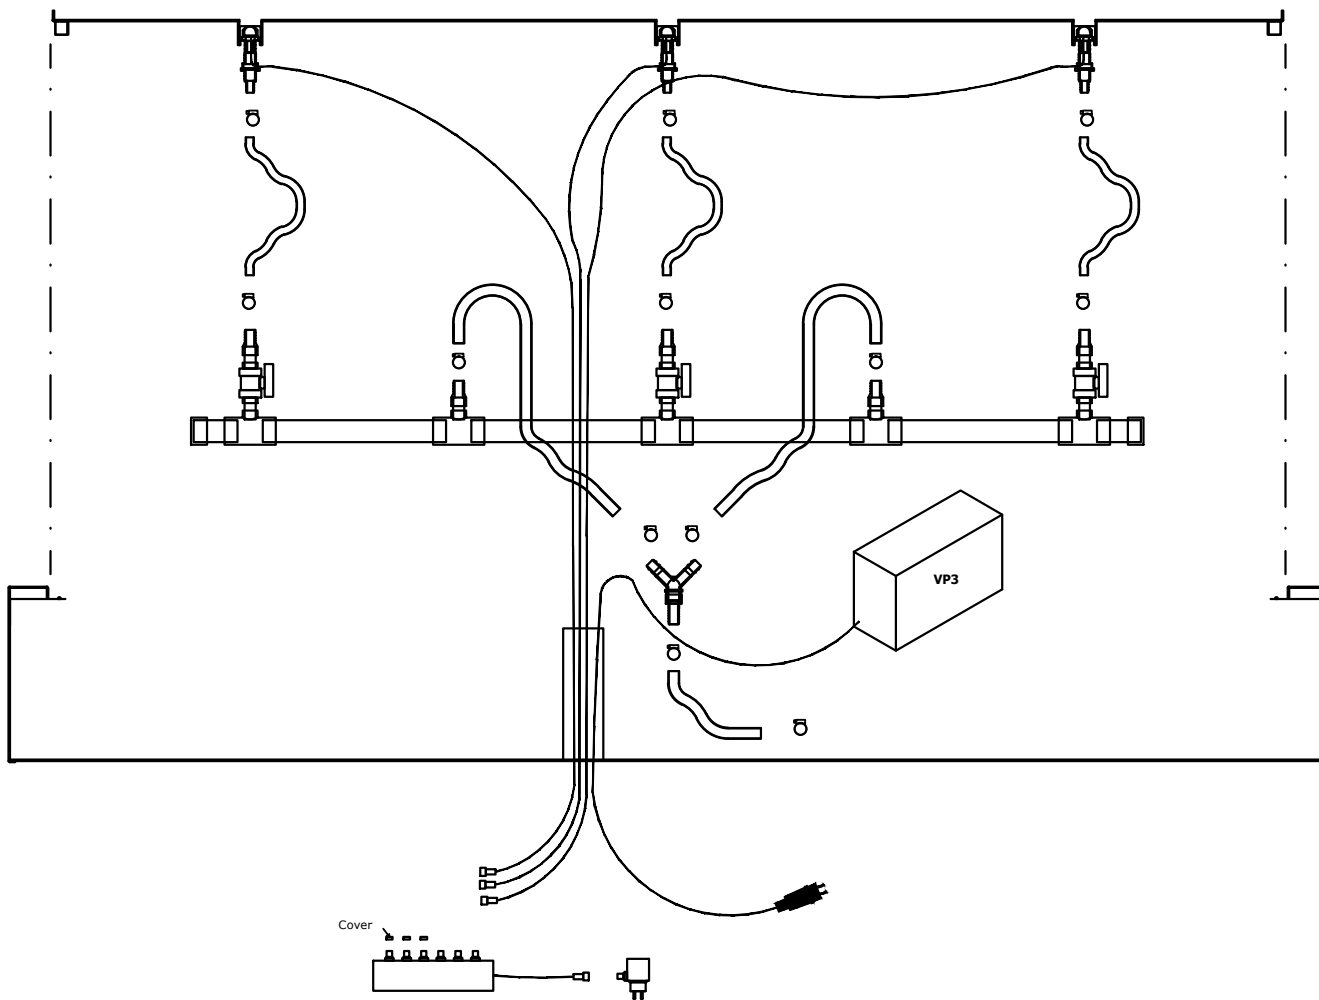

or { =1 item

Number	Description	Code
1	Water table 6000x1000x400	CB6/AB6
6	Spout with cable	Q1
6	Led lamp	Q1
1	Plug	Q1
2	6-way distributor	-
1	Pump 11000	VP4
18	Hose clamps	-
1	Y-pieces	-
9	Hose	-
9	PVC pipe 50	-
14	PVC pipe 25	-
8	PVC T-Piece 50x25x50	-
6	PVC Ball valve 25	-
8	PVC Hose connector 25x28x25	-
2	PVC End pipe 50	-

=1 item

Number	Description	Code
1	Water table 4000x1000x400	CB5/AB5
4	Spout with cable	Q1
4	Led lamp	Q1
1	Plug	Q1
1	6-way distributor	-
1	Pump 5000	VP3
14	Hose clamps	-
1	Y-pieces	-
7	Hose	-
7	PVC pipe 50	-
10	PVC pipe 25	-
6	PVC T-Piece 50x25x50	-
4	PVC Ball valve 25	-
6	PVC Hose connector 25x28x25	-
2	PVC End pipe 50	-

} = 1 item

Number	Description	Code
1	Water table 3000x1000x400	CB4/AB4
3	Spout with cable	Q1
3	Led lamp	Q1
1	Plug	Q1
1	6-way distributor	-
1	Pump 5000	VP3
12	Hose clamps	-
1	Y-pieces	-
6	Hose	-
6	PVC pipe 50	-
8	PVC pipe 25	-
5	PVC T-Piece 50x25x50	-
3	PVC Ball valve 25	-
5	PVC Hose connector 25x28x25	-
2	PVC End pipe 50	-

} =1 item

Number	Description	Code
1	Water table 2000x1000x400	CB5/AB5
3	Spout with cable	Q1
3	Led lamp	Q1
1	Plug	Q1
1	6-way distributor	-
1	Pump 5000	VP3
6	Hose clamps	-
1	Y-pieces	-
3	Hose	-
4	PVC pipe 50	-
5	PVC pipe 25	-
3	PVC T-Piece 50x25x50	-
2	PVC Ball valve 25	-
6	PVC Hose connector 25x28x25	-
2	PVC End pipe 50	-