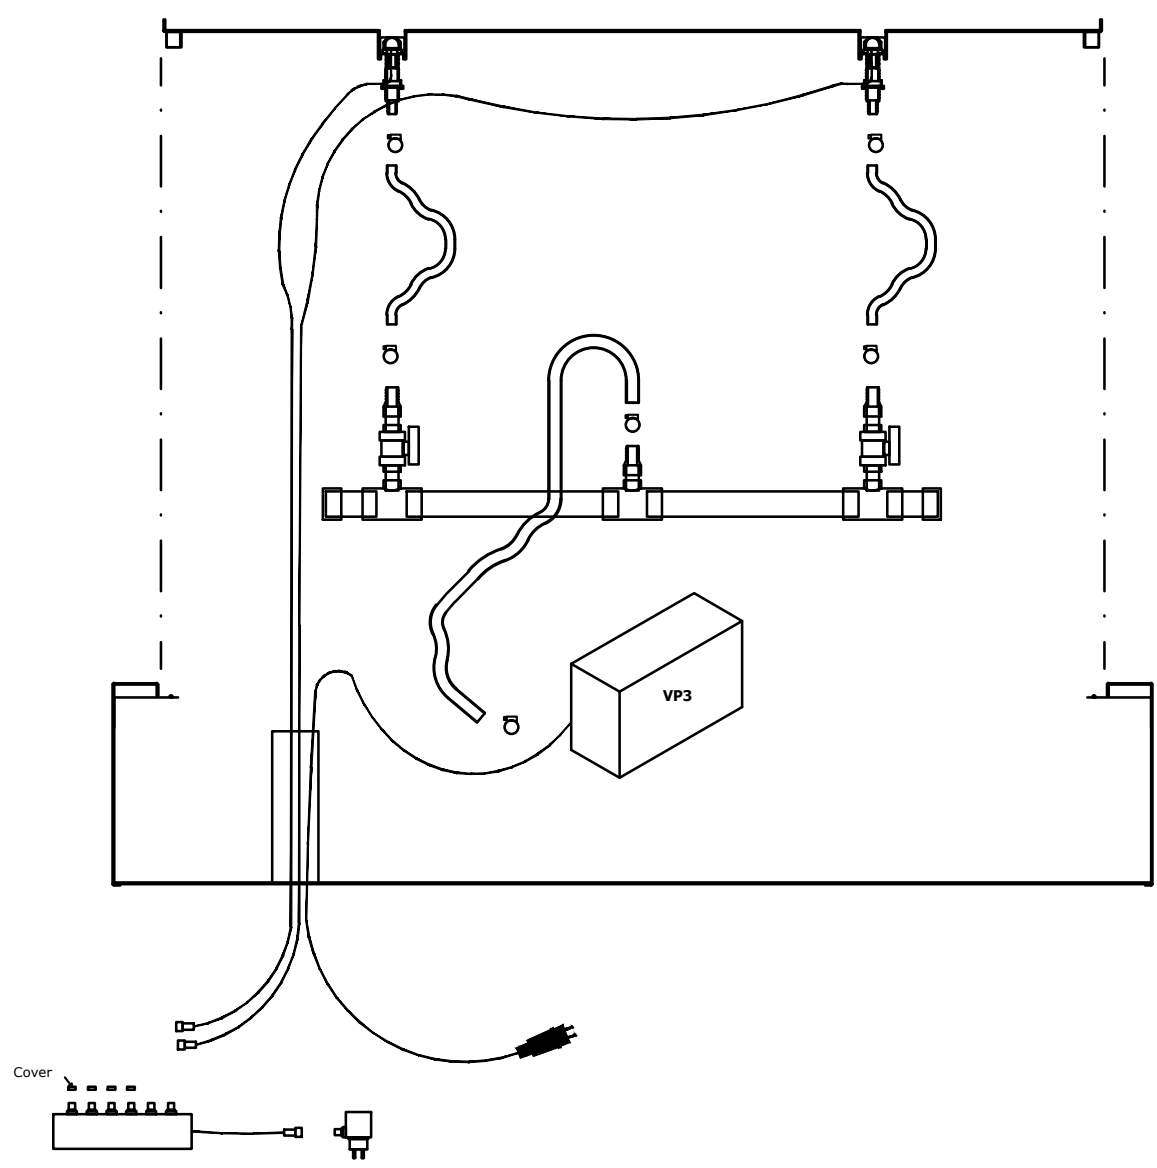

or { =1 item

Number	Description	Code
1	Water table 6000x1000x400	CB6/AB6
6	Spout with cable	Q1
6	Led lamp	Q1
1	Plug	Q1
2	6-way distributor	-
1	Pump 11000	VP4
18	Hose clamps	-
1	Y-pieces	-
9	Hose	-
9	PVC pipe 50	-
14	PVC pipe 25	-
8	PVC T-Piece 50x25x50	-
6	PVC Ball valve 25	-
8	PVC Hose connector 25x28x25	-
2	PVC End pipe 50	-

=1 item

Number	Description	Code
1	Water table 4000x1000x400	CB5/AB5
4	Spout with cable	Q1
4	Led lamp	Q1
1	Plug	Q1
1	6-way distributor	-
1	Pump 5000	VP3
14	Hose clamps	-
1	Y-pieces	-
7	Hose	-
7	PVC pipe 50	-
10	PVC pipe 25	-
6	PVC T-Piece 50x25x50	-
4	PVC Ball valve 25	-
6	PVC Hose connector 25x28x25	-
2	PVC End pipe 50	-

} = 1 item

Number	Description	Code
1	Water table 3000x1000x400	CB4/AB4
3	Spout with cable	Q1
3	Led lamp	Q1
1	Plug	Q1
1	6-way distributor	-
1	Pump 5000	VP3
12	Hose clamps	-
1	Y-pieces	-
6	Hose	-
6	PVC pipe 50	-
8	PVC pipe 25	-
5	PVC T-Piece 50x25x50	-
3	PVC Ball valve 25	-
5	PVC Hose connector 25x28x25	-
2	PVC End pipe 50	-

} =1 item

Number	Description	Code
1	Water table 2000x1000x400	CB5/AB5
3	Spout with cable	Q1
3	Led lamp	Q1
1	Plug	Q1
1	6-way distributor	-
1	Pump 5000	VP3
6	Hose clamps	-
1	Y-pieces	-
3	Hose	-
4	PVC pipe 50	-
5	PVC pipe 25	-
3	PVC T-Piece 50x25x50	-
2	PVC Ball valve 25	-
6	PVC Hose connector 25x28x25	-
2	PVC End pipe 50	-