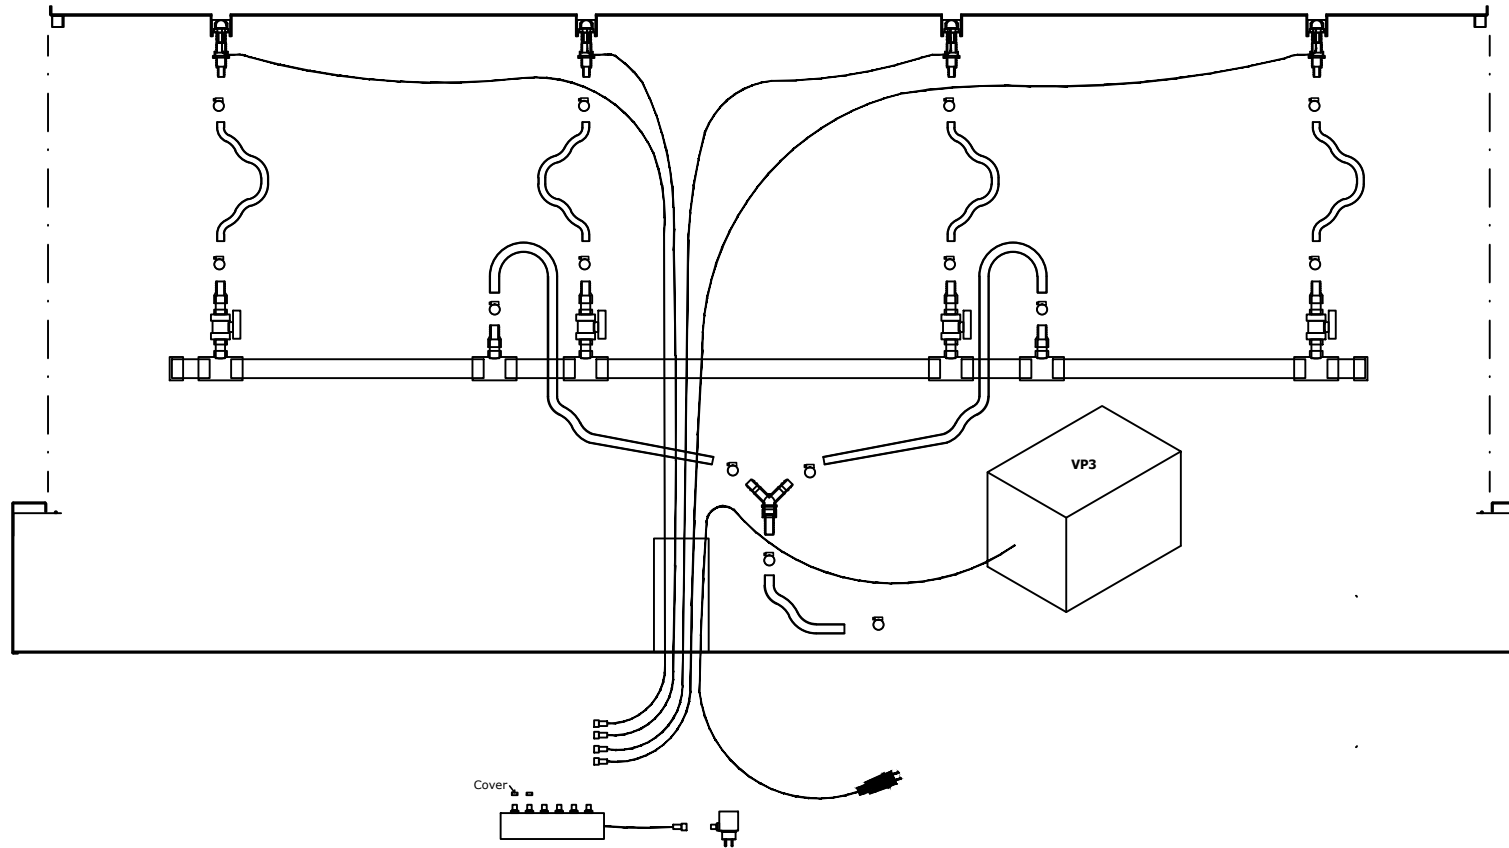

Number	Description	Code
1	Water table 800x800x400	CB13/AB13
1	Water table 1000x1000x400	CB12/AB12
1	Water table 1200x1200x400	CB11/AB11
1	Pump 1500	VP1
1	Spout with cable	Q1
1	Plug	Q1
1	Hose connector	Q1
4	Hose clamps	-
2	Hose	-
1	Ball Valve	-

or { =1 item

Number	Description	Code
1	Water table 6000x1000x400	CB6/AB6
6	Spout with cable	Q1
6	Led lamp	Q1
1	Plug	Q1
2	6-way distributor	-
1	Pump 11000	VP4
18	Hose clamps	-
1	Y-pieces	-
9	Hose	-
9	PVC pipe 50	-
14	PVC pipe 25	-
8	PVC T-Piece 50x25x50	-
6	PVC Ball valve 25	-
8	PVC Hose connector 25x28x25	-
2	PVC End pipe 50	-

=1 item

Number	Description	Code
1	Water table 4000x1000x400	CB5/AB5
4	Spout with cable	Q1
4	Led lamp	Q1
1	Plug	Q1
1	6-way distributor	-
1	Pump 5000	VP3
14	Hose clamps	-
1	Y-pieces	-
7	Hose	-
7	PVC pipe 50	-
10	PVC pipe 25	-
6	PVC T-Piece 50x25x50	-
4	PVC Ball valve 25	-
6	PVC Hose connector 25x28x25	-
2	PVC End pipe 50	-

} = 1 item

Number	Description	Code
1	Water table 3000x1000x400	CB4/AB4
3	Spout with cable	Q1
3	Led lamp	Q1
1	Plug	Q1
1	6-way distributor	-
1	Pump 5000	VP3
12	Hose clamps	-
1	Y-pieces	-
6	Hose	-
6	PVC pipe 50	-
8	PVC pipe 25	-
5	PVC T-Piece 50x25x50	-
3	PVC Ball valve 25	-
5	PVC Hose connector 25x28x25	-
2	PVC End pipe 50	-